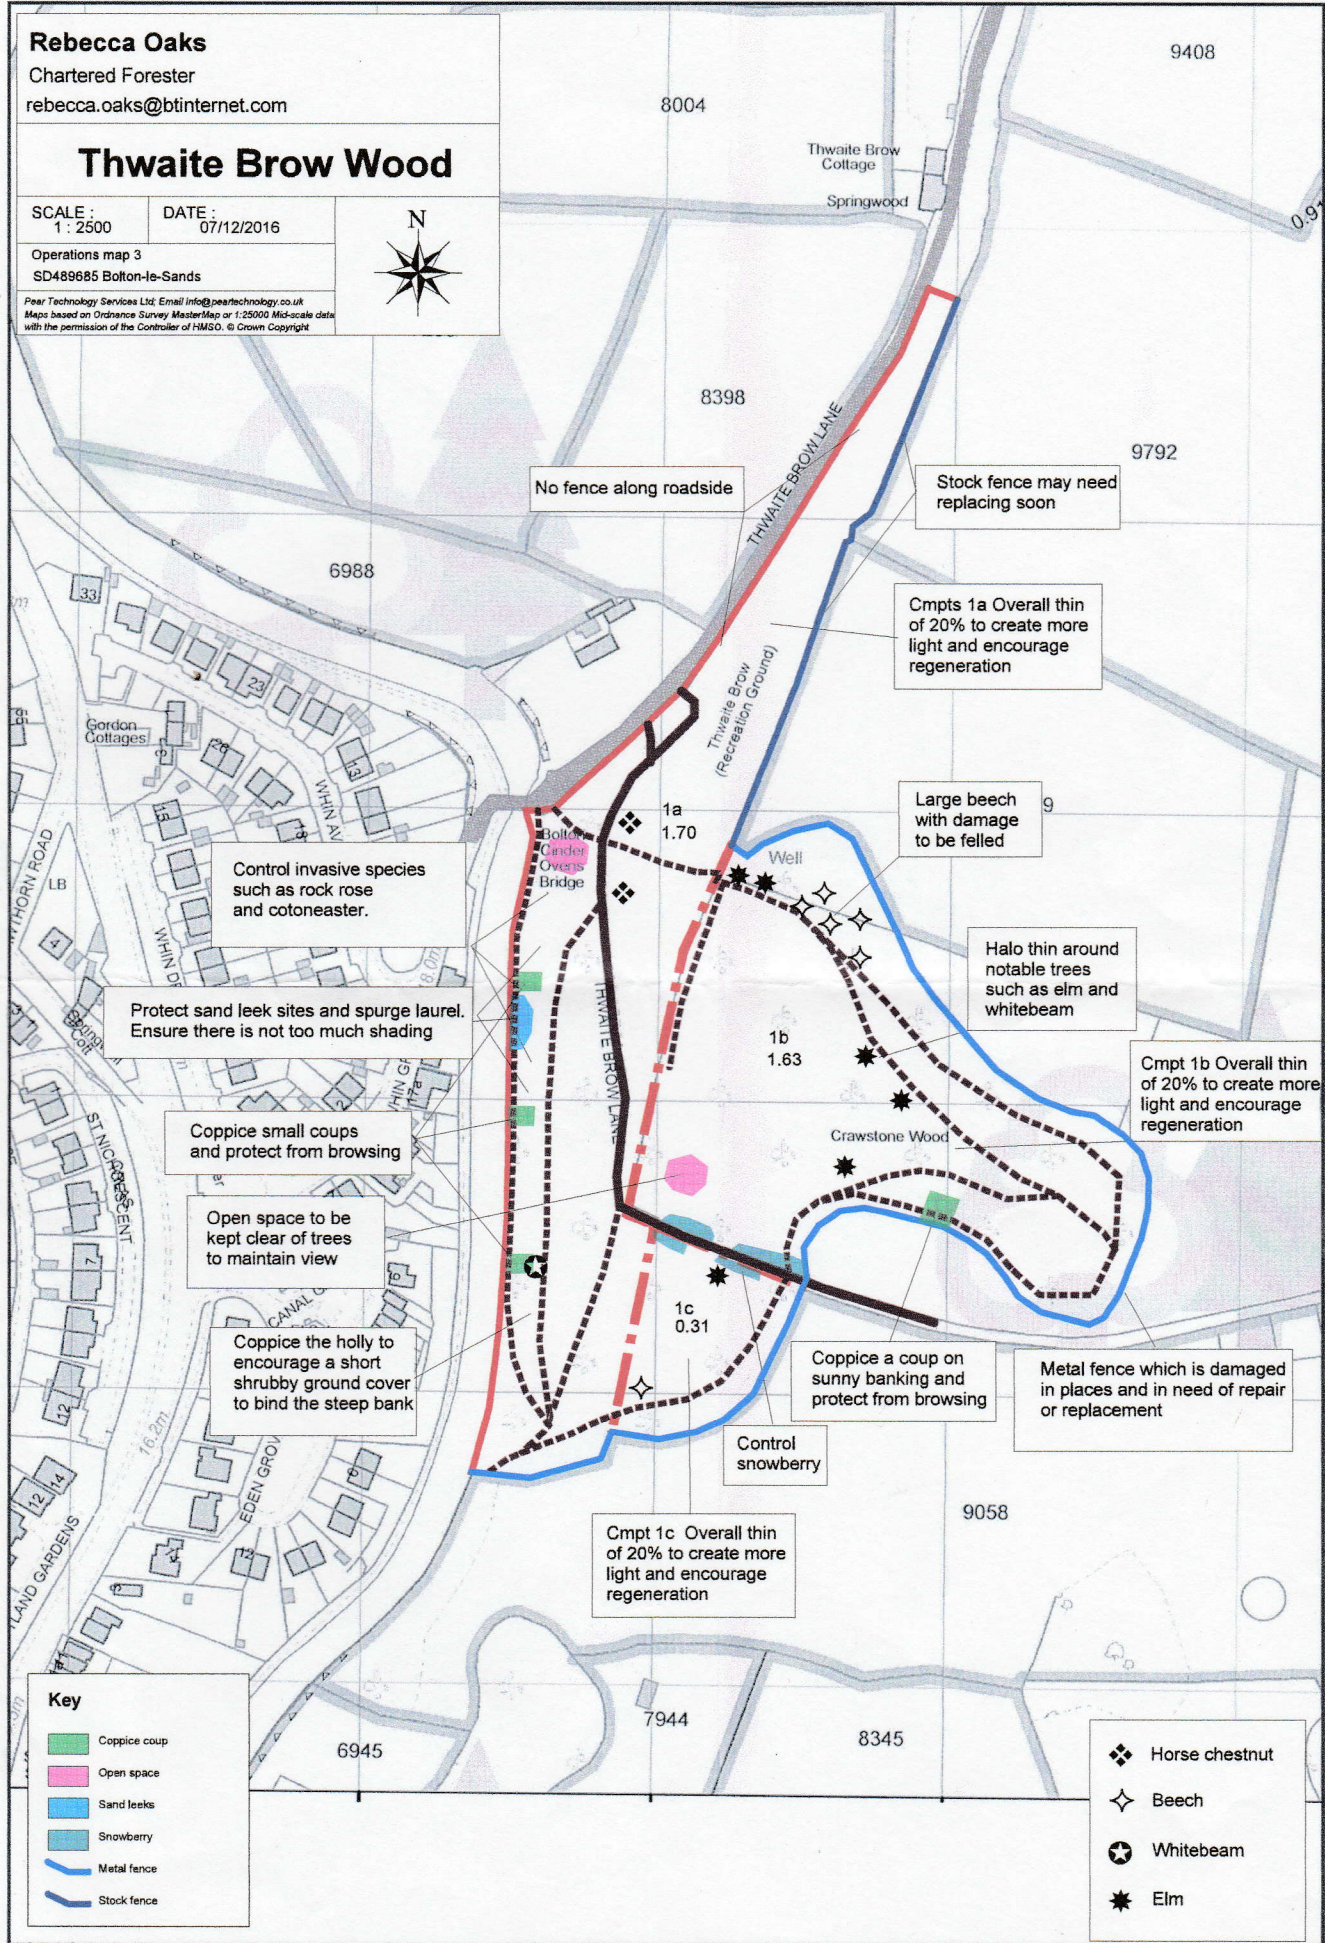

Rebecca Oaks
Chartered Forester
rebecca.oaks@btinternet.com

Thwaite Brow Wood

SCALE: 1:2500   DATE: 07/12/2016

Operations map 3
SD489685 Bolton-le-Sands

Key

- Coppice coup
- Open space
- Sand leeks
- Snowberry
- Metal fence
- Stock fence

- Horse chestnut
- Beech
- Whitebeam
- Elm